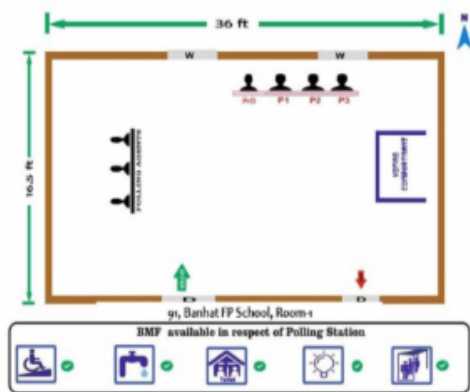

Nazri Naksha

Google Map View

Polling Station Building Front View

Polling Station Front View

Cad View

Key MAP View