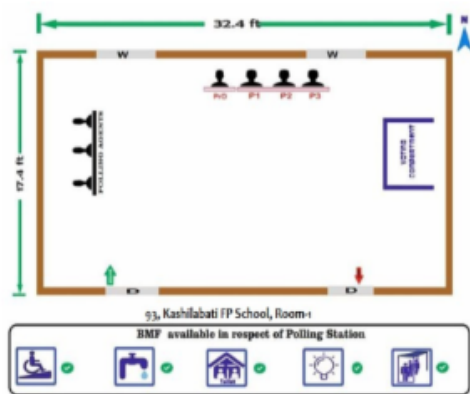

Nazri Naksha

Google Map View

Polling Station Building Front View

Polling Station Front View

Cad View

Key MAP View