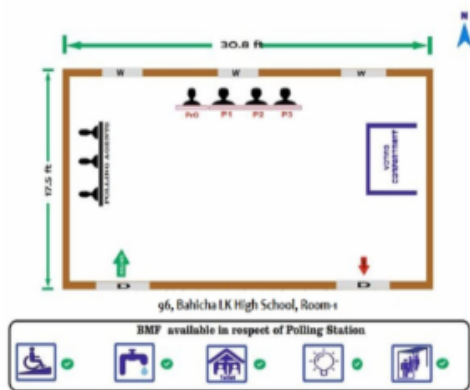

Nazri Naksha

Google Map View

Polling Station Building Front View

Polling Station Front View

Cad View

Key MAP View