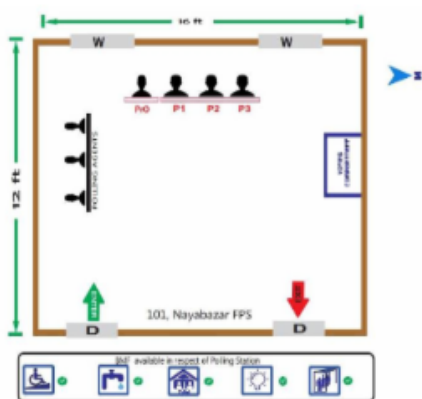

Nazri Naksha

Google Map View

Polling Station Building Front View

Polling Station Front View

Cad View

Key MAP View