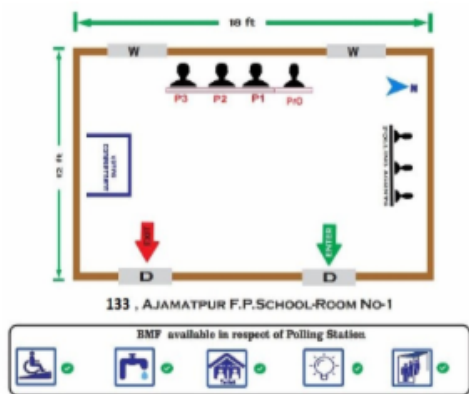

Nazri Naksha

Google Map View

Polling Station Building Front View

Polling Station Front View

Cad View

Key MAP View