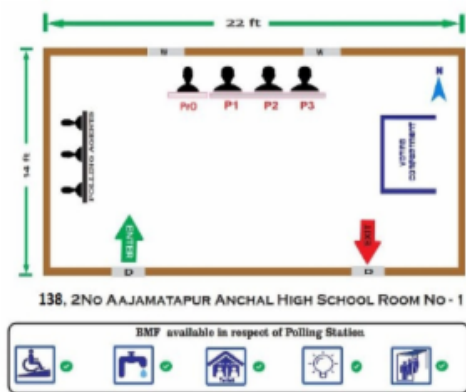

Nazri Naksha

Google Map View

Polling Station Building Front View

Polling Station Front View

Cad View

Key MAP View