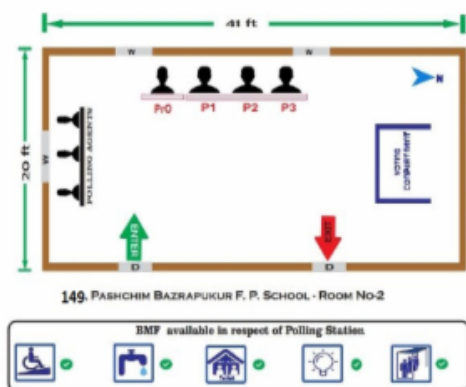

Nazri Naksha

Google Map View

Polling Station Building Front View

Polling Station Front View

Cad View

Key MAP View