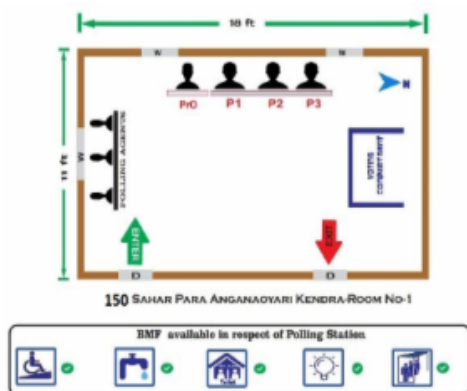

Nazri Naksha

Google Map View

Polling Station Building Front View

Polling Station Front View

Cad View

Key MAP View