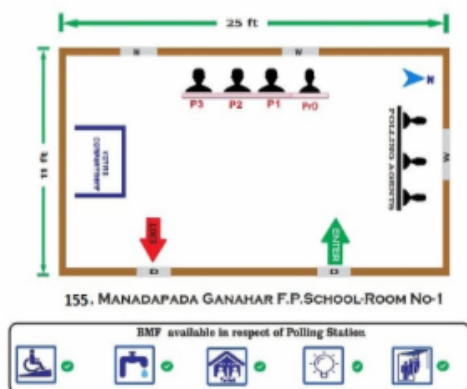

Nazri Naksha

Google Map View

Polling Station Building Front View

Polling Station Front View

Cad View

Key MAP View