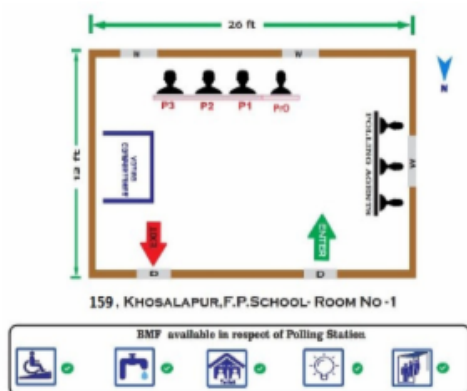

Nazri Naksha

Google Map View

Polling Station Building Front View

Polling Station Front View

Cad View

Key MAP View