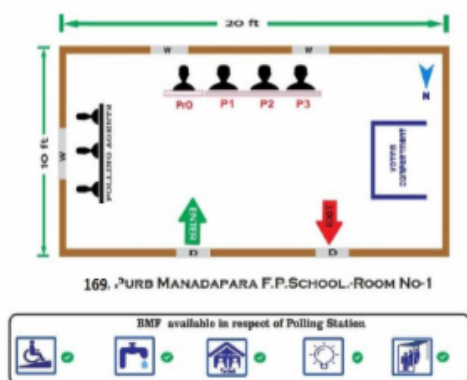

Nazri Naksha

Google Map View

Polling Station Building Front View

Polling Station Front View

Cad View

Key MAP View