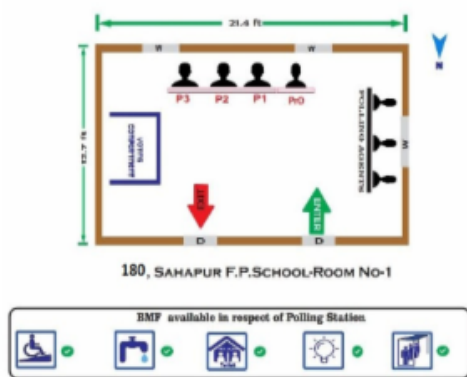

Nazri Naksha

Google Map View

Polling Station Building Front View

Polling Station Front View

Cad View

Key MAP View