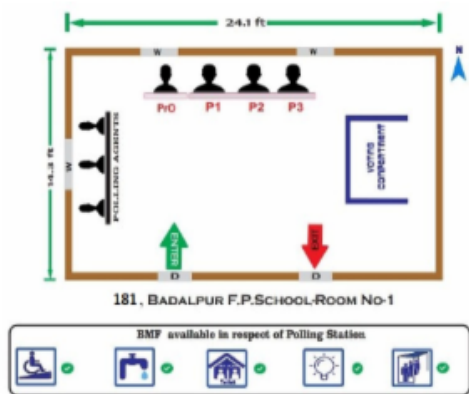

Nazri Naksha

Google Map View

Polling Station Building Front View

Polling Station Front View

Cad View

Key MAP View