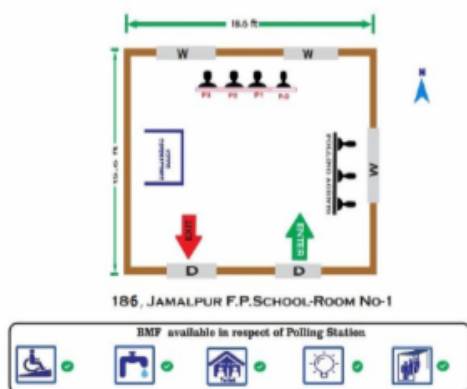

Nazri Naksha

Google Map View

Polling Station Building Front View

Polling Station Front View

Cad View

Key MAP View