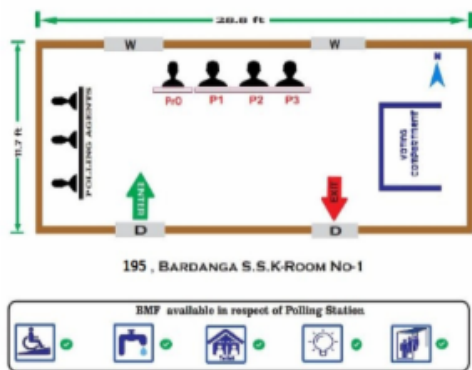

Nazri Naksha

Google Map View

Polling Station Building Front View

Polling Station Front View

Cad View

Key MAP View