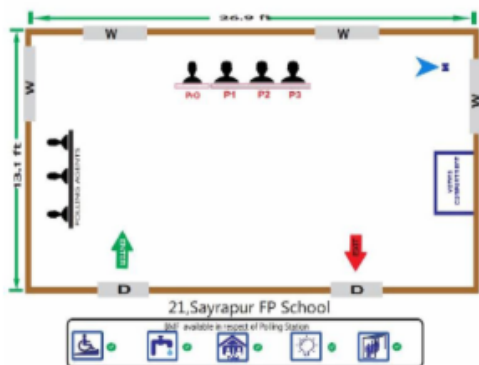

Nazri Naksha

Google Map View

Polling Station Building Front View

Polling Station Front View

Cad View

Key MAP View