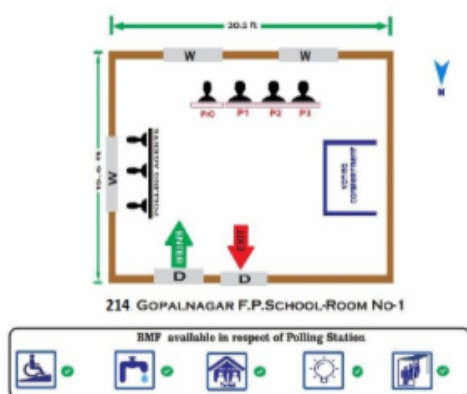

Nazri Naksha

Google Map View

Polling Station Building Front View

Polling Station Front View

Cad View

Key MAP View