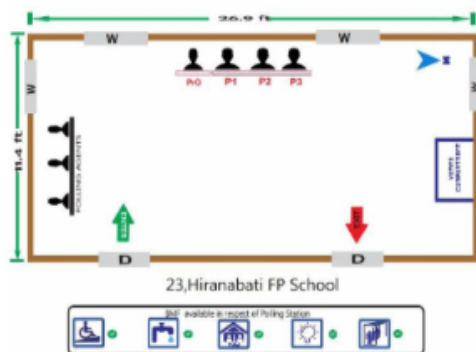

Nazri Naksha

Google Map View

Polling Station Building Front View

Polling Station Front View

Cad View

Key MAP View