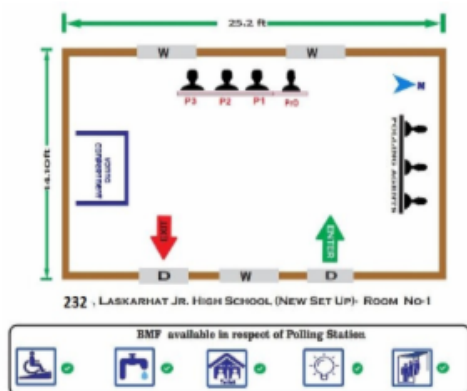

Nazri Naksha

Google Map View

Polling Station Building Front View

Polling Station Front View

Cad View

Key MAP View