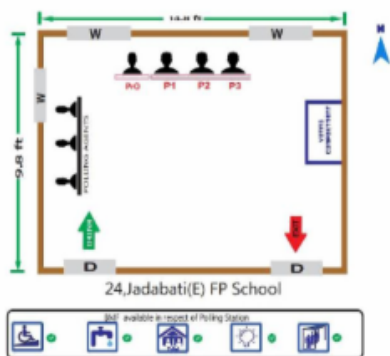

Nazri Naksha

Google Map View

Polling Station Building Front View

Polling Station Front View

Cad View

Key MAP View