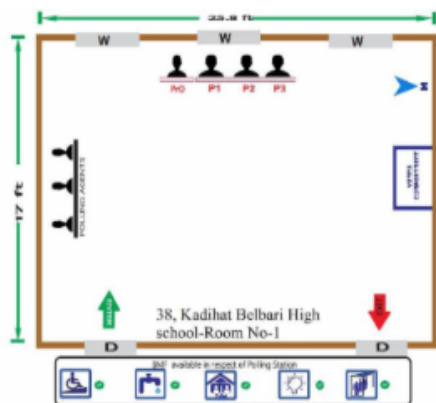

Nazri Naksha

Google Map View

Polling Station Building Front View

Polling Station Front View

Cad View

Key MAP View