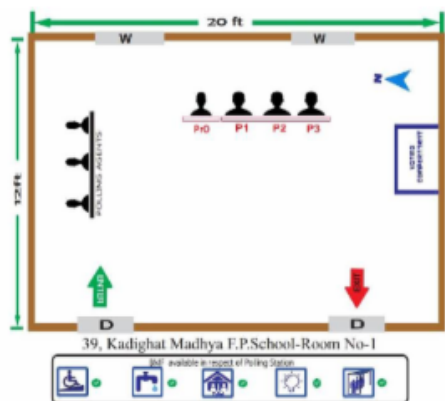

Nazri Naksha

Google Map View

Polling Station Building Front View

Polling Station Front View

Cad View

Key MAP View