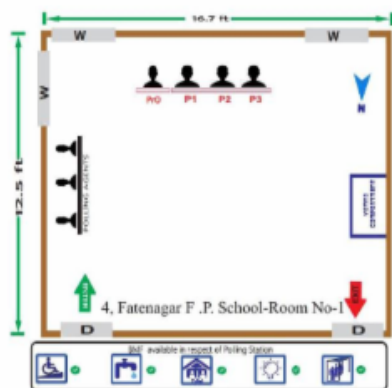

Nazri Naksha

Google Map View

Polling Station Building Front View

Polling Station Front View

Cad View

Key MAP View