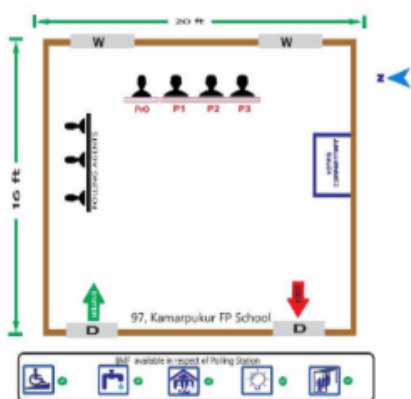

Nazri Naksha

Google Map View

Polling Station Building Front View

Polling Station Front View

Cad View

Key MAP View