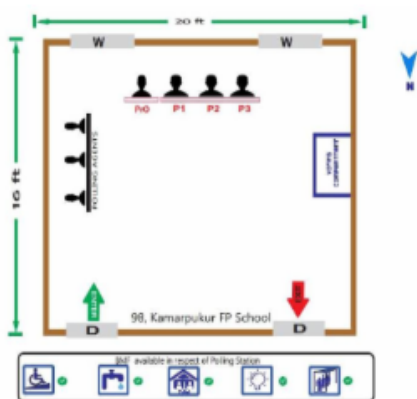

Nazri Naksha

Google Map View

Polling Station Building Front View

Polling Station Front View

Cad View

Key MAP View