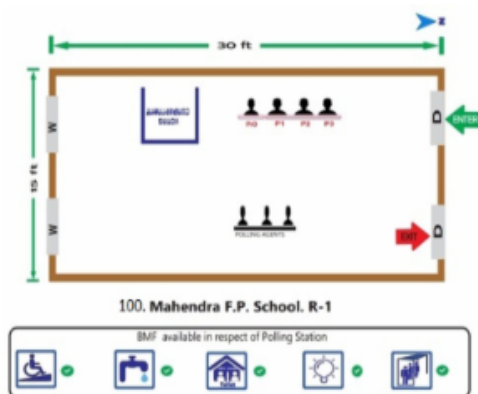

Nazri Naksha

Google Map View

Polling Station Building Front View

Polling Station Front View

Cad View

Key MAP View