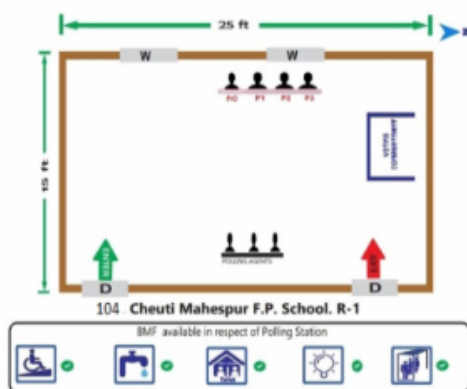

Nazri Naksha

Google Map View

Polling Station Building Front View

Polling Station Front View

Cad View

Key MAP View