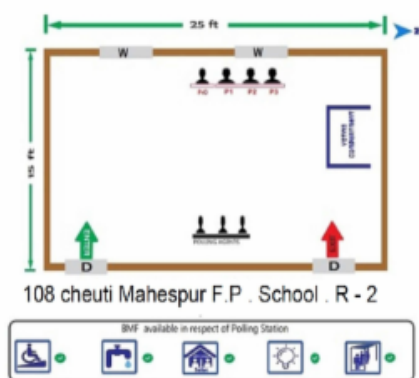

Nazri Naksha

Google Map View

Polling Station Building Front View

Polling Station Front View

Cad View

Key MAP View