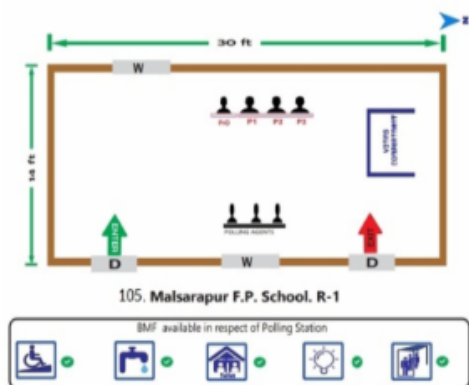

Nazri Naksha

Google Map View

Polling Station Building Front View

Polling Station Front View

Cad View

Key MAP View