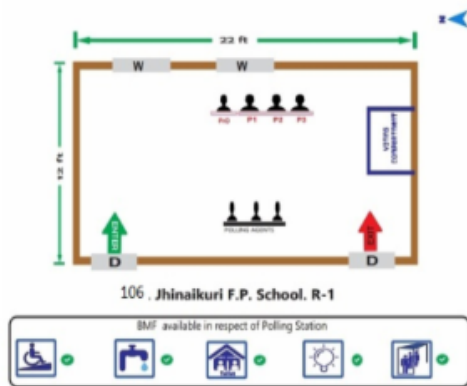

Nazri Naksha

Google Map View

Polling Station Building Front View

Polling Station Front View

Cad View

Key MAP View