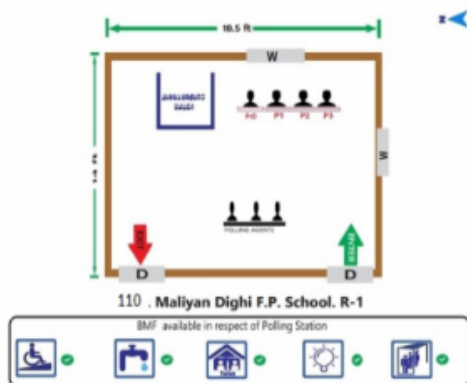

Nazri Naksha

Google Map View

Polling Station Building Front View

Polling Station Front View

Cad View

Key MAP View