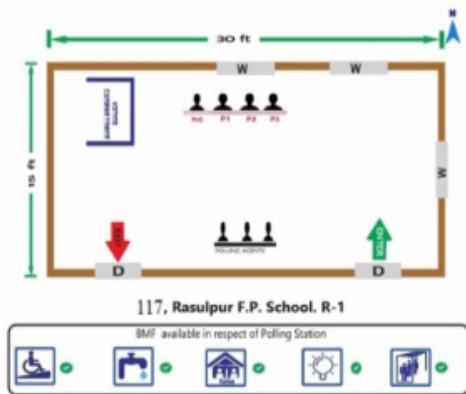

Nazri Naksha

Google Map View

Polling Station Building Front View

Polling Station Front View

Cad View

Key MAP View