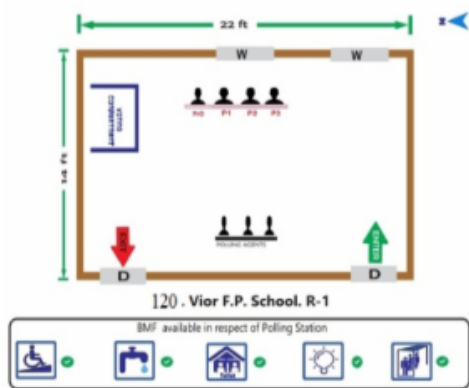

Nazri Naksha

Google Map View

Polling Station Building Front View

Polling Station Front View

Cad View

Key MAP View