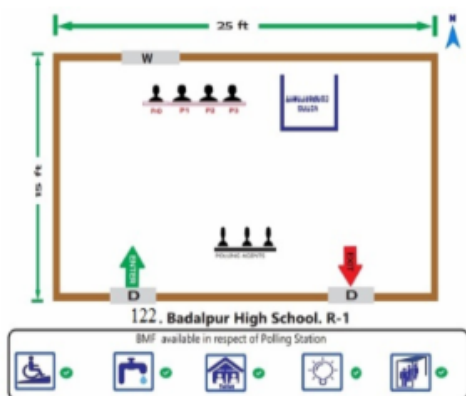

Nazri Naksha

Google Map View

Polling Station Building Front View

Polling Station Front View

Cad View

Key MAP View