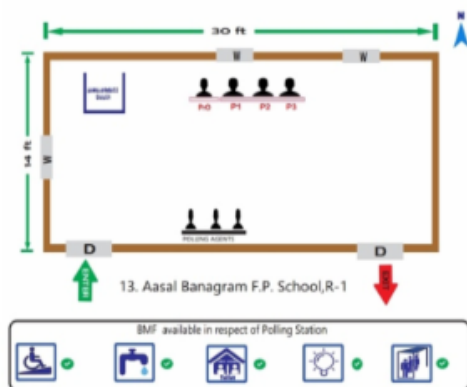

Nazri Naksha

Google Map View

Polling Station Building Front View

Polling Station Front View

Cad View

Key MAP View