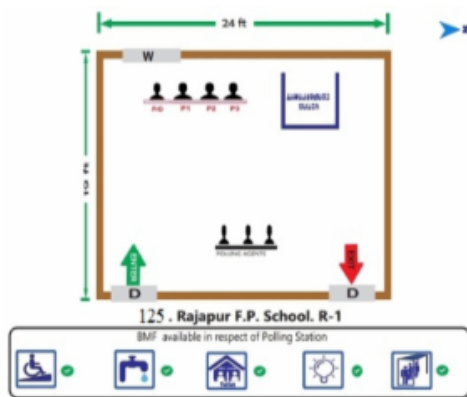

Nazri Naksha

Google Map View

Polling Station Building Front View

Polling Station Front View

Cad View

Key MAP View