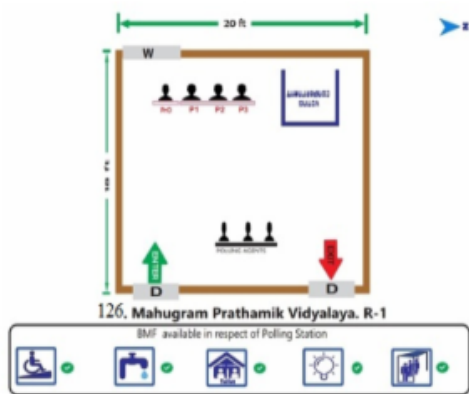

Nazri Naksha

Google Map View

Polling Station Building Front View

Polling Station Front View

Cad View

Key MAP View