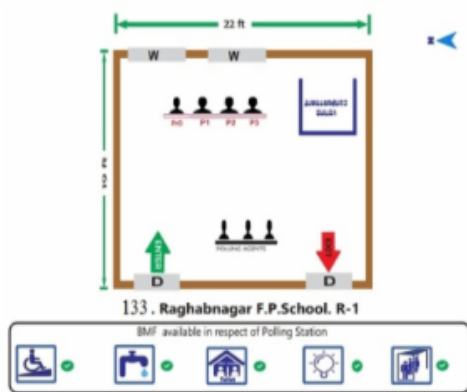

Polling Station Front View

Cad View