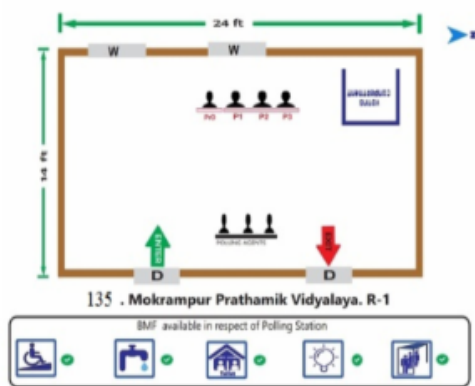

Nazri Naksha

Google Map View

Polling Station Building Front View

Polling Station Front View

Cad View

Key MAP View