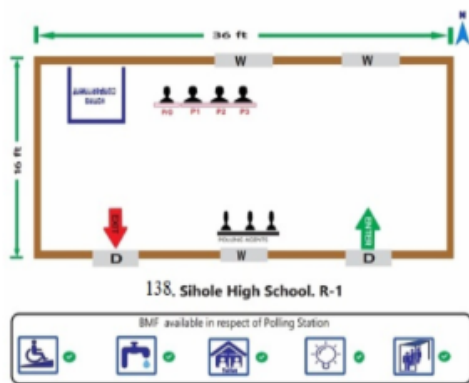

Nazri Naksha

Google Map View

Polling Station Building Front View

Polling Station Front View

Cad View

Key MAP View