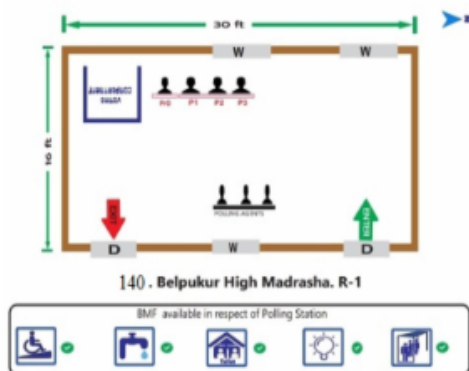

Nazri Naksha

Google Map View

Polling Station Building Front View

Polling Station Front View

Cad View

Key MAP View