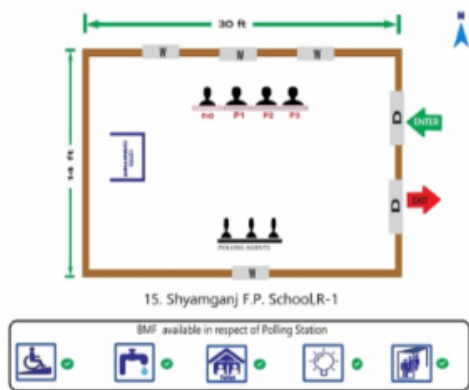

Nazri Naksha

Google Map View

Polling Station Building Front View

Polling Station Front View

Cad View

Key MAP View