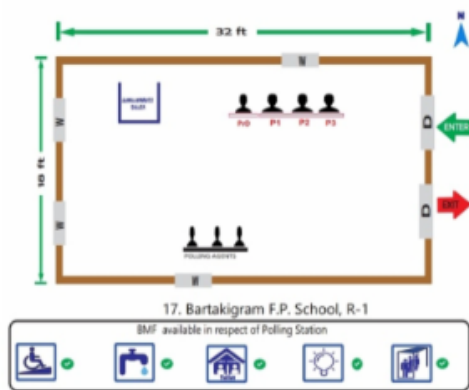

Nazri Naksha

Google Map View

Polling Station Building Front View

Polling Station Front View

Cad View

Key MAP View