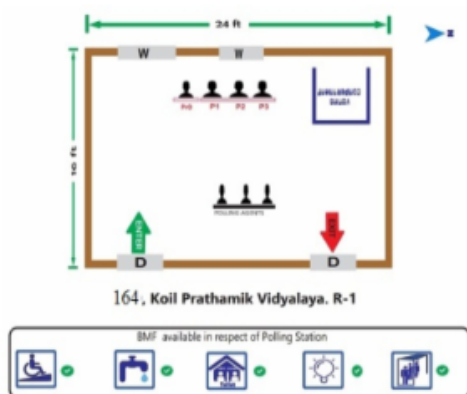

Nazri Naksha

Google Map View

Polling Station Building Front View

Polling Station Front View

Cad View

Key MAP View