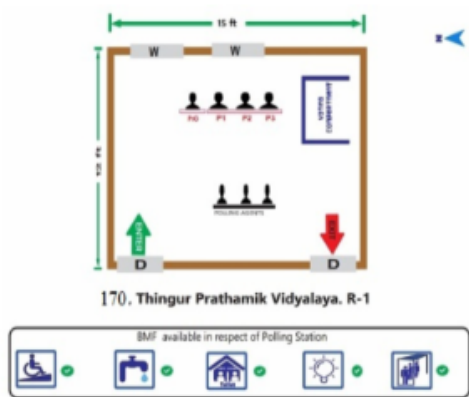

Nazri Naksha

Google Map View

Polling Station Building Front View

Polling Station Front View

Cad View

Key MAP View