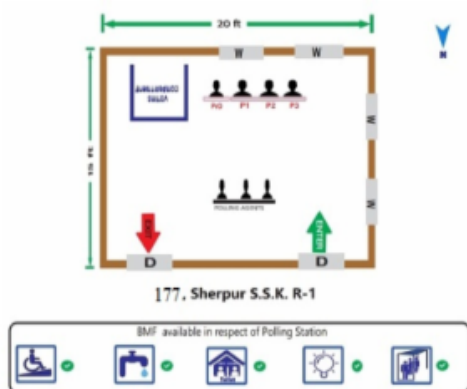

Nazri Naksha

Google Map View

Polling Station Building Front View

Polling Station Front View

Cad View

Key MAP View