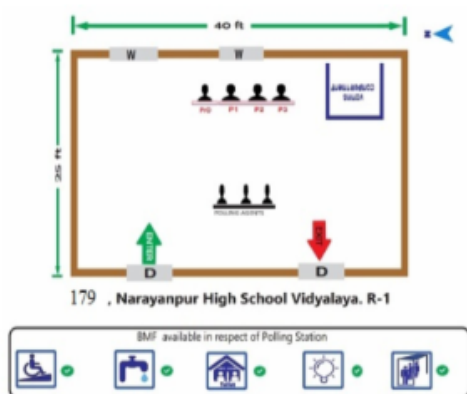

Nazri Naksha

Google Map View

Polling Station Building Front View

Polling Station Front View

Cad View

Key MAP View