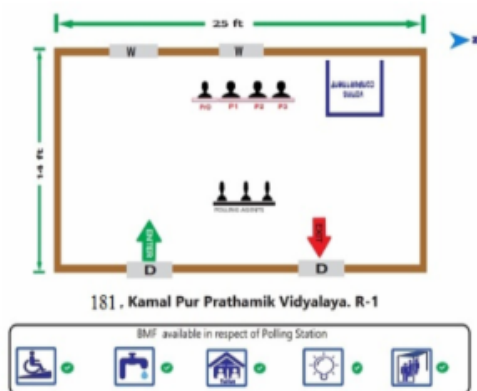

Nazri Naksha

Google Map View

Polling Station Building Front View

Polling Station Front View

Cad View

Key MAP View