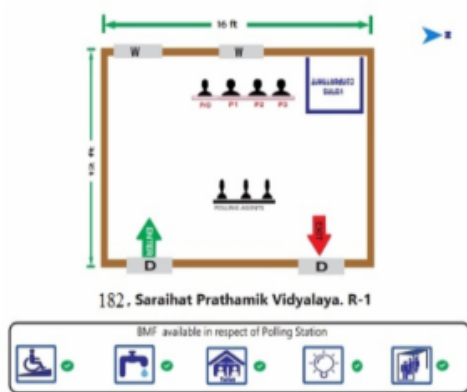

Nazri Naksha

Google Map View

Polling Station Building Front View

Polling Station Front View

Cad View

Key MAP View