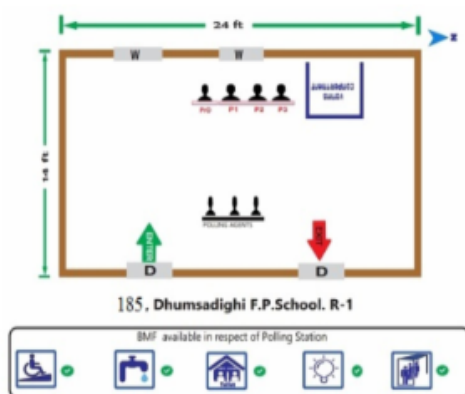

Nazri Naksha

Google Map View

Polling Station Building Front View

Polling Station Front View

Cad View

Key MAP View